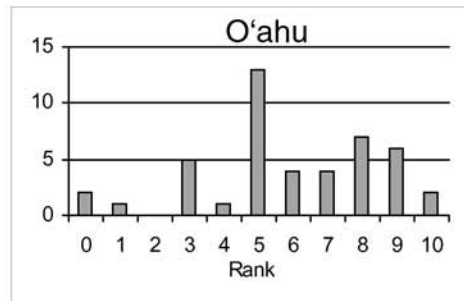

BIOLOGICAL RATING: Kahana, O'ahu

Native Species Rating: Rating is based on the number of native species observed in the watershed.

Stream Rating
10

Introduced Genera Rating: Rating is based on the number of introduced genera observed in the watershed.

Stream Rating
1

All Species' Score Rating: Rating is based on the Hawaii Stream Assessment scoring system where native species score positively and introduced species score negatively.

Stream Rating
7

Total Biological Rating: Rating is the combination of the Native Species Rating, Introduced Genera Rating, and the All Species' Score Rating.

Stream Rating
5