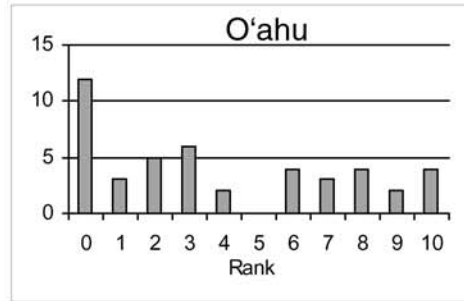

BIOLOGICAL RATING: Kahana, O'ahu

Native Species Rating: Rating is based on the number of native species observed in the watershed.

Stream Rating
10

Introduced Genera Rating: Rating is based on the number of introduced genera observed in the watershed.

Stream Rating
1

All Species' Score Rating: Rating is based on the Hawaii Stream Assessment scoring system where native species score positively and introduced species score negatively.

Stream Rating
7

Total Biological Rating: Rating is the combination of the Native Species Rating, Introduced Genera Rating, and the All Species' Score Rating.

Stream Rating
5