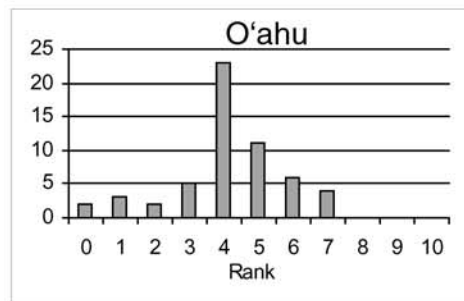

BIOLOGICAL RATING: Kahana, O'ahu

Native Species Rating: Rating is based on the number of native species observed in the watershed.

Stream Rating
10

Introduced Genera Rating: Rating is based on the number of introduced genera observed in the watershed.

Stream Rating
1

All Species' Score Rating: Rating is based on the Hawaii Stream Assessment scoring system where native species score positively and introduced species score negatively.

Stream Rating
7

Total Biological Rating: Rating is the combination of the Native Species Rating, Introduced Genera Rating, and the All Species' Score Rating.

Stream Rating
5