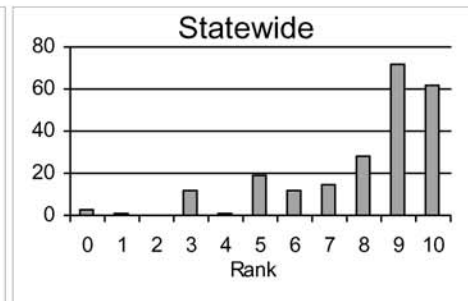

BIOLOGICAL RATING: Kahana, O'ahu

Native Species Rating: Rating is based on the number of native species observed in the watershed.

Stream Rating
10

Introduced Genera Rating: Rating is based on the number of introduced genera observed in the watershed.

Stream Rating
1

All Species' Score Rating: Rating is based on the Hawaii Stream Assessment scoring system where native species score positively and introduced species score negatively.

Stream Rating
7

Total Biological Rating: Rating is the combination of the Native Species Rating, Introduced Genera Rating, and the All Species' Score Rating.

Stream Rating
5