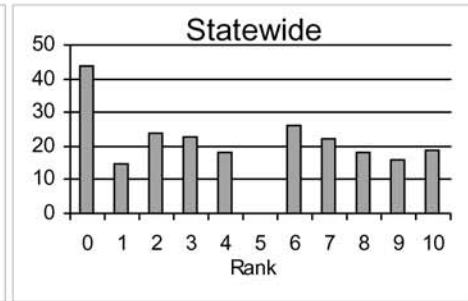

BIOLOGICAL RATING: Kahana, O'ahu

Native Species Rating: Rating is based on the number of native species observed in the watershed.

Stream Rating
10

Introduced Genera Rating: Rating is based on the number of introduced genera observed in the watershed.

Stream Rating
1

All Species' Score Rating: Rating is based on the Hawaii Stream Assessment scoring system where native species score positively and introduced species score negatively.

Stream Rating
7

Total Biological Rating: Rating is the combination of the Native Species Rating, Introduced Genera Rating, and the All Species' Score Rating.

Stream Rating
5