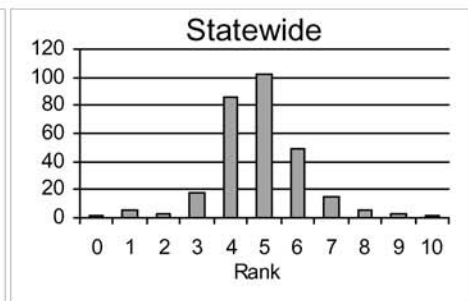

BIOLOGICAL RATING: Kahana, O'ahu

Native Species Rating: Rating is based on the number of native species observed in the watershed.

Stream Rating
10

Introduced Genera Rating: Rating is based on the number of introduced genera observed in the watershed.

Stream Rating
1

All Species' Score Rating: Rating is based on the Hawaii Stream Assessment scoring system where native species score positively and introduced species score negatively.

Stream Rating
7

Total Biological Rating: Rating is the combination of the Native Species Rating, Introduced Genera Rating, and the All Species' Score Rating.

Stream Rating
5